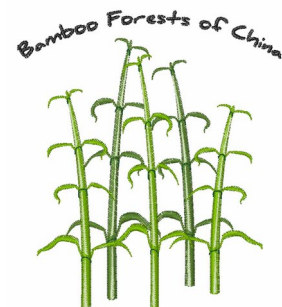

Name: Bamboo Forest

SKU: WD02-JLA002662A

Brand: Windmill Designs

Unique Colors: 13 (7 color Stops)

Unique Colors

	Color Name (Color Code)	Manufacturer - Type
	Super White (1001) [No Color Selected]	madeira - rayon
	Dusty Lilac (1263) [No Color Selected]	madeira - rayon
	Crocus (286)	Exquisite - Polyester 1000m