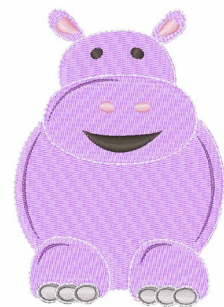

Name: Cartoon Hippo

SKU: WD02-JLA002660A

Brand: Windmill Designs

Unique Colors: 13 (7 color Stops)

Unique Colors

	Color Name (Color Code)	Manufacturer - Type
	Super White (1001) [No Color Selected]	madeira - rayon
	Dusty Lilac (1263) [No Color Selected]	madeira - rayon
	Crocus (286)	Exquisite - Polyester 1000m

Complete Color Sequence

#		Color Name (Color Code)	Manufacturer - Type
1		Super White (1001) [No Color Selected]	madeira - rayon
2		Super White (1001) [No Color Selected]	madeira - rayon
3		Crocus (286)	Exquisite - Polyester 1000m