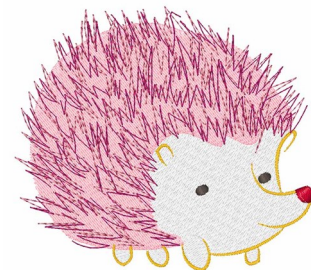

Name: Hedgehog

SKU: WD02-JLA002658A

Brand: Windmill Designs

Unique Colors: 13 (7 color Stops)

Unique Colors

	Color Name (Color Code)	Manufacturer - Type
	Super White (1001) [No Color Selected]	madeira - rayon
	Dusty Lilac (1263) [No Color Selected]	madeira - rayon
	Crocus (286)	Exquisite - Polyester 1000m

Complete Color Sequence

#		Color Name (Color Code)	Manufacturer - Type
1		Super White (1001) [No Color Selected]	madeira - rayon
2		Super White (1001) [No Color Selected]	madeira - rayon
3		Crocus (286)	Exquisite - Polyester 1000m