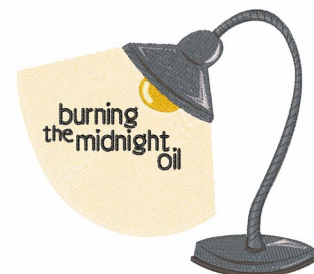

Name: Midnight Oil Machine Embroidery Design

SKU: WD02-JLA002628B

Brand: Windmill Designs

Unique Colors: 13 (8 color Stops)

Unique Colors

	Color Name (Color Code)	Manufacturer - Type
	Super White (1001) [No Color Selected]	madeira - rayon
	Dusty Lilac (1263) [No Color Selected]	madeira - rayon
	Crocus (286)	Exquisite - Polyester 1000m