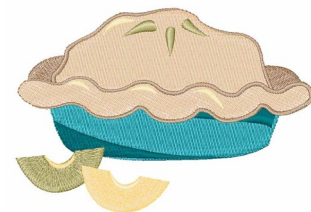

**Name:** Apple Pie Machine Embroidery Design

**SKU:** WD02-JLA002618A

**Brand:** Windmill Designs

**Unique Colors:** 13 (7 color Stops)

## Unique Colors

	<b>Color Name (Color Code)</b>	<b>Manufacturer - Type</b>
	Super White (1001) [No Color Selected]	madeira - rayon
	Dusty Lilac (1263) [No Color Selected]	madeira - rayon
	Crocus (286)	Exquisite - Polyester 1000m

# Complete Color Sequence

#		Color Name (Color Code)	Manufacturer - Type
1		Super White (1001) [No Color Selected]	madeira - rayon
2		Super White (1001) [No Color Selected]	madeira - rayon
3		Crocus (286)	Exquisite - Polyester 1000m