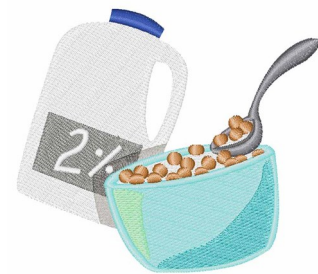

Name: Milk & Cereal Machine Embroidery Design

SKU: WD02-JLA002615A

Brand: Windmill Designs

Unique Colors: 13 (13 color Stops)

Unique Colors

	Color Name (Color Code)	Manufacturer - Type
	Super White (1001) [No Color Selected]	madeira - rayon
	Dusty Lilac (1263) [No Color Selected]	madeira - rayon
	Crocus (286)	Exquisite - Polyester 1000m

Complete Color Sequence

#		Color Name (Color Code)	Manufacturer - Type
1		Super White (1001) [No Color Selected]	madeira - rayon
2		Super White (1001) [No Color Selected]	madeira - rayon
3		Crocus (286)	Exquisite - Polyester 1000m