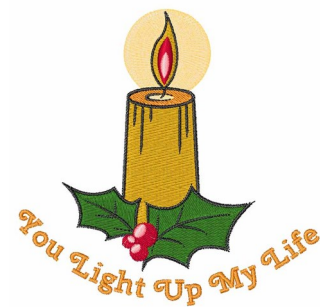

Name: Light My Life Machine Embroidery Design

SKU: WD02-JLA002611D

Brand: Windmill Designs

Unique Colors: 13 (9 color Stops)

Unique Colors

	Color Name (Color Code)	Manufacturer - Type
	Super White (1001) [No Color Selected]	madeira - rayon
	Dusty Lilac (1263) [No Color Selected]	madeira - rayon
	Crocus (286)	Exquisite - Polyester 1000m