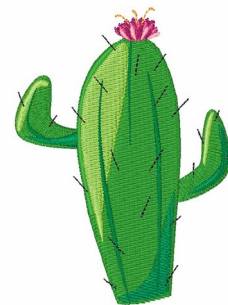

**Name:** Flowering Cactus Machine Embroidery Design

**SKU:** WD02-JLA002608A

**Brand:** Windmill Designs

**Unique Colors:** 13 (10 color Stops)