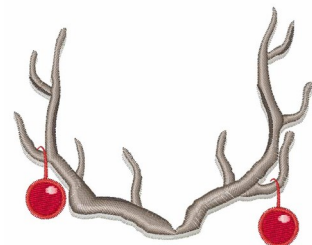

Name: Reindeer Antlers Machine Embroidery Design

SKU: WD02-JLA002607A

Brand: Windmill Designs

Unique Colors: 13 (6 color Stops)

Unique Colors

	Color Name (Color Code)	Manufacturer - Type
	Super White (1001) [No Color Selected]	madeira - rayon
	Dusty Lilac (1263) [No Color Selected]	madeira - rayon
	Crocus (286)	Exquisite - Polyester 1000m

Complete Color Sequence

#		Color Name (Color Code)	Manufacturer - Type
1		Super White (1001) [No Color Selected]	madeira - rayon
2		Super White (1001) [No Color Selected]	madeira - rayon
3		Crocus (286)	Exquisite - Polyester 1000m