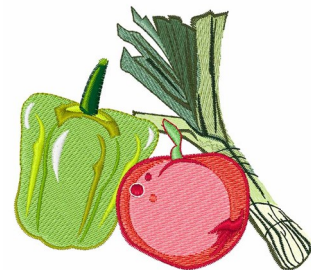

Name: Vegetables

SKU: WD02-JLA002600A

Brand: Windmill Designs

Unique Colors: 13 (17 color Stops)

Unique Colors

	Color Name (Color Code)	Manufacturer - Type
	Super White (1001) [No Color Selected]	madeira - rayon
	Dusty Lilac (1263) [No Color Selected]	madeira - rayon
	Crocus (286)	Exquisite - Polyester 1000m