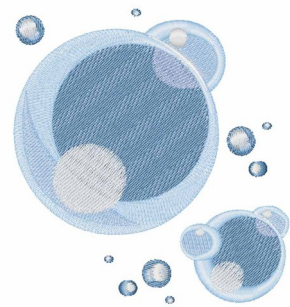

Name: Bubbles Machine Embroidery Design

SKU: WD02-JLA002599A

Brand: Windmill Designs

Unique Colors: 13 (10 color Stops)

Unique Colors

	Color Name (Color Code)	Manufacturer - Type
	Super White (1001) [No Color Selected]	madeira - rayon
	Dusty Lilac (1263) [No Color Selected]	madeira - rayon
	Crocus (286)	Exquisite - Polyester 1000m

Complete Color Sequence

#		Color Name (Color Code)	Manufacturer - Type
1		Super White (1001) [No Color Selected]	madeira - rayon
2		Super White (1001) [No Color Selected]	madeira - rayon
3		Crocus (286)	Exquisite - Polyester 1000m