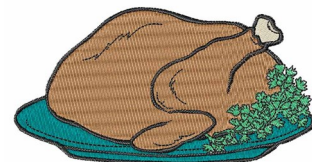

**Name:** Cooked Turkey

**SKU:** WD02-JLA002594A

**Brand:** Windmill Designs

**Unique Colors:** 13 (5 color Stops)