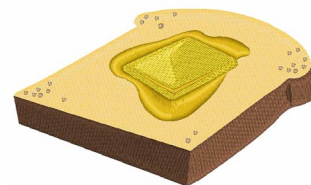

**Name:** Bread Slice Machine Embroidery Design

**SKU:** WD02-JLA002586B

**Brand:** Windmill Designs

**Unique Colors:** 13 (7 color Stops)

## Unique Colors

	<b>Color Name (Color Code)</b>	<b>Manufacturer - Type</b>
	Super White (1001) [No Color Selected]	madeira - rayon
	Dusty Lilac (1263) [No Color Selected]	madeira - rayon
	Crocus (286)	Exquisite - Polyester 1000m

# Complete Color Sequence

#		Color Name (Color Code)	Manufacturer - Type
1		Super White (1001) [No Color Selected]	madeira - rayon
2		Super White (1001) [No Color Selected]	madeira - rayon
3		Crocus (286)	Exquisite - Polyester 1000m