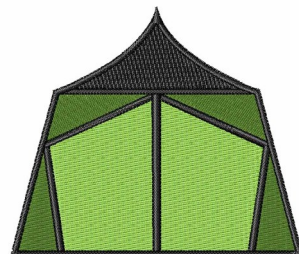

**Name:** Camp Tent

**SKU:** WD02-JLA002583A

**Brand:** Windmill Designs

**Unique Colors:** 13 (3 color Stops)

## Unique Colors

	<b>Color Name (Color Code)</b>	<b>Manufacturer - Type</b>
	Super White (1001) [No Color Selected]	madeira - rayon
	Dusty Lilac (1263) [No Color Selected]	madeira - rayon
	Crocus (286)	Exquisite - Polyester 1000m

# Complete Color Sequence

#		Color Name (Color Code)	Manufacturer - Type
1		Super White (1001) [No Color Selected]	madeira - rayon
2		Super White (1001) [No Color Selected]	madeira - rayon
3		Crocus (286)	Exquisite - Polyester 1000m