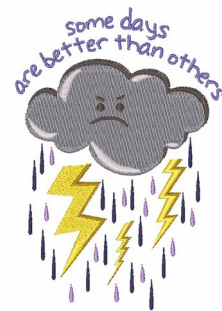

Name: Some Days Better Machine Embroidery Design

SKU: WD02-JLA002574B

Brand: Windmill Designs

Unique Colors: 13 (8 color Stops)

Unique Colors

	Color Name (Color Code)	Manufacturer - Type
	Super White (1001) [No Color Selected]	madeira - rayon
	Dusty Lilac (1263) [No Color Selected]	madeira - rayon
	Crocus (286)	Exquisite - Polyester 1000m