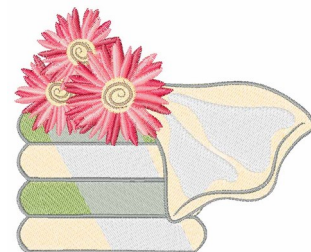

Name: Floral Towels Machine Embroidery Design

SKU: WD02-JLA002567A

Brand: Windmill Designs

Unique Colors: 13 (23 color Stops)

Unique Colors

	Color Name (Color Code)	Manufacturer - Type
	Super White (1001) [No Color Selected]	madeira - rayon
	Dusty Lilac (1263) [No Color Selected]	madeira - rayon
	Crocus (286)	Exquisite - Polyester 1000m

Complete Color Sequence

#		Color Name (Color Code)	Manufacturer - Type
1		Super White (1001) [No Color Selected]	madeira - rayon
2		Super White (1001) [No Color Selected]	madeira - rayon
3		Crocus (286)	Exquisite - Polyester 1000m