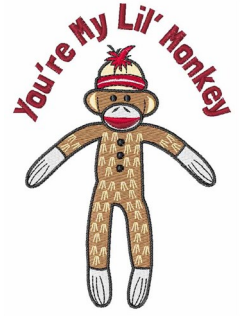

Name: Lil Monkey

SKU: WD02-JLA002565C

Brand: Windmill Designs

Unique Colors: 13 (8 color Stops)

Unique Colors

	Color Name (Color Code)	Manufacturer - Type
	Super White (1001) [No Color Selected]	madeira - rayon
	Dusty Lilac (1263) [No Color Selected]	madeira - rayon
	Crocus (286)	Exquisite - Polyester 1000m