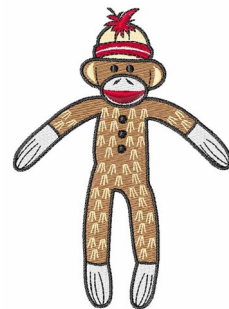

**Name:** Sock Monkey Machine Embroidery Design

**SKU:** WD02-JLA002565A

**Brand:** Windmill Designs

**Unique Colors:** 13 (7 color Stops)