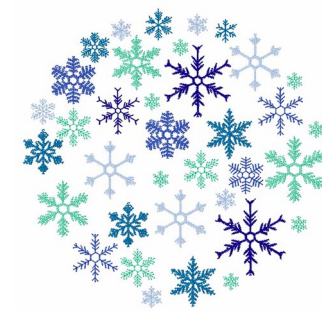

**Name:** Snowflake Ball Machine Embroidery Design

**SKU:** WD02-JLA002557A

**Brand:** Windmill Designs

**Unique Colors:** 13 (5 color Stops)