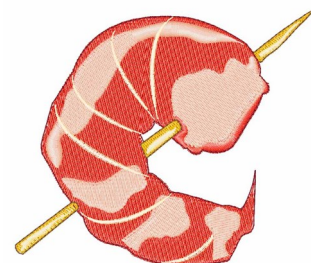

Name: Shrimp Skewer

SKU: WD02-JLA002551B

Brand: Windmill Designs

Unique Colors: 13 (9 color Stops)

Unique Colors

	Color Name (Color Code)	Manufacturer - Type
	Super White (1001) [No Color Selected]	madeira - rayon
	Dusty Lilac (1263) [No Color Selected]	madeira - rayon
	Crocus (286)	Exquisite - Polyester 1000m

Complete Color Sequence

#		Color Name (Color Code)	Manufacturer - Type
1		Super White (1001) [No Color Selected]	madeira - rayon
2		Super White (1001) [No Color Selected]	madeira - rayon
3		Crocus (286)	Exquisite - Polyester 1000m