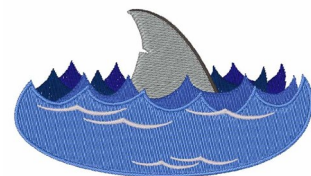

Name: Shark Fin

SKU: WD02-JLA002549A

Brand: Windmill Designs

Unique Colors: 13 (7 color Stops)

Unique Colors

	Color Name (Color Code)	Manufacturer - Type
	Super White (1001) [No Color Selected]	madeira - rayon
	Dusty Lilac (1263) [No Color Selected]	madeira - rayon
	Crocus (286)	Exquisite - Polyester 1000m

Complete Color Sequence

#		Color Name (Color Code)	Manufacturer - Type
1		Super White (1001) [No Color Selected]	madeira - rayon
2		Super White (1001) [No Color Selected]	madeira - rayon
3		Crocus (286)	Exquisite - Polyester 1000m