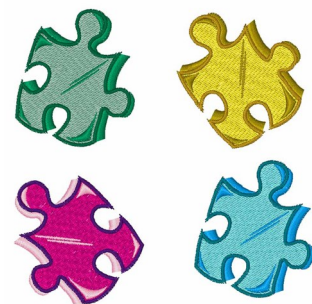

Name: Puzzle Pieces Machine Embroidery Design

SKU: WD02-JLA002536A

Brand: Windmill Designs

Unique Colors: 13 (12 color Stops)

Unique Colors

	Color Name (Color Code)	Manufacturer - Type
	Super White (1001) [No Color Selected]	madeira - rayon
	Dusty Lilac (1263) [No Color Selected]	madeira - rayon
	Crocus (286)	Exquisite - Polyester 1000m

Complete Color Sequence

#		Color Name (Color Code)	Manufacturer - Type
1		Super White (1001) [No Color Selected]	madeira - rayon
2		Super White (1001) [No Color Selected]	madeira - rayon
3		Crocus (286)	Exquisite - Polyester 1000m