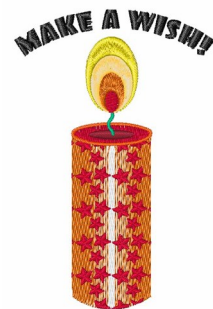

Name: Make A Wish Machine Embroidery Design

SKU: WD02-JLA002533C

Brand: Windmill Designs

Unique Colors: 13 (11 color Stops)

Unique Colors

	Color Name (Color Code)	Manufacturer - Type
	Super White (1001) [No Color Selected]	madeira - rayon
	Dusty Lilac (1263) [No Color Selected]	madeira - rayon
	Crocus (286)	Exquisite - Polyester 1000m

Complete Color Sequence

#		Color Name (Color Code)	Manufacturer - Type
1		Super White (1001) [No Color Selected]	madeira - rayon
2		Super White (1001) [No Color Selected]	madeira - rayon
3		Crocus (286)	Exquisite - Polyester 1000m