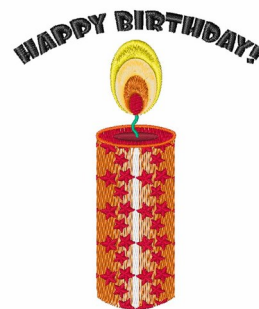

**Name:** Birthday Candle Machine Embroidery Design

**SKU:** WD02-JLA002533B

**Brand:** Windmill Designs

**Unique Colors:** 13 (11 color Stops)