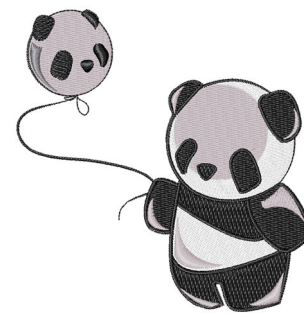

**Name:** Panda With Balloon

**SKU:** WD02-JLA002524A

**Brand:** Windmill Designs

**Unique Colors:** 13 (6 color Stops)