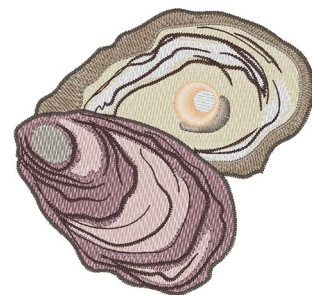

**Name:** Pearl Oyster Machine Embroidery Design

**SKU:** WD02-JLA002518A

**Brand:** Windmill Designs

**Unique Colors:** 13 (11 color Stops)

## Unique Colors

	<b>Color Name (Color Code)</b>	<b>Manufacturer - Type</b>
	Super White (1001) [No Color Selected]	madeira - rayon
	Dusty Lilac (1263) [No Color Selected]	madeira - rayon
	Crocus (286)	Exquisite - Polyester 1000m

# Complete Color Sequence

#		Color Name (Color Code)	Manufacturer - Type
1		Super White (1001) [No Color Selected]	madeira - rayon
2		Super White (1001) [No Color Selected]	madeira - rayon
3		Crocus (286)	Exquisite - Polyester 1000m