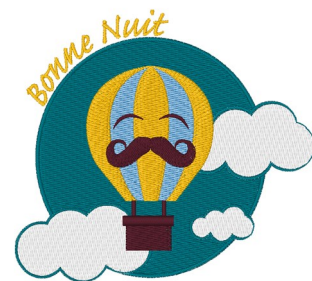

Name: Bonne Nuit Machine Embroidery Design

SKU: WD02-JLA002510B

Brand: Windmill Designs

Unique Colors: 13 (7 color Stops)

Unique Colors

	Color Name (Color Code)	Manufacturer - Type
	Super White (1001) [No Color Selected]	madeira - rayon
	Dusty Lilac (1263) [No Color Selected]	madeira - rayon
	Crocus (286)	Exquisite - Polyester 1000m