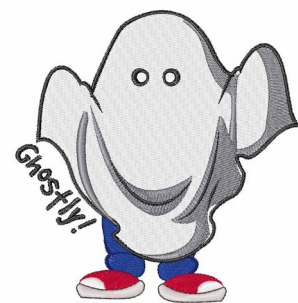

Name: Ghostly Machine Embroidery Design

SKU: WD02-JLA002484C

Brand: Windmill Designs

Unique Colors: 13 (12 color Stops)

Unique Colors

	Color Name (Color Code)	Manufacturer - Type
	Super White (1001) [No Color Selected]	madeira - rayon
	Dusty Lilac (1263) [No Color Selected]	madeira - rayon
	Crocus (286)	Exquisite - Polyester 1000m