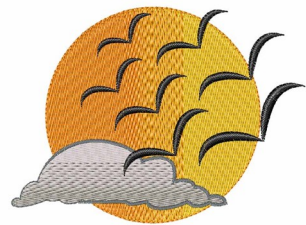

Name: Birds & Sun Machine Embroidery Design

SKU: WD02-JLA002480A

Brand: Windmill Designs

Unique Colors: 13 (6 color Stops)

Unique Colors

	Color Name (Color Code)	Manufacturer - Type
	Super White (1001) [No Color Selected]	madeira - rayon
	Dusty Lilac (1263) [No Color Selected]	madeira - rayon
	Crocus (286)	Exquisite - Polyester 1000m

Complete Color Sequence

#		Color Name (Color Code)	Manufacturer - Type
1		Super White (1001) [No Color Selected]	madeira - rayon
2		Super White (1001) [No Color Selected]	madeira - rayon
3		Crocus (286)	Exquisite - Polyester 1000m