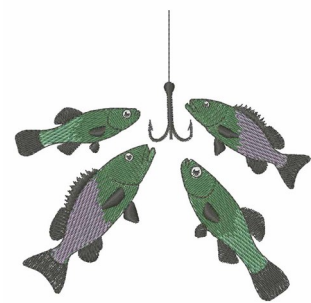

Name: Catch Fish

SKU: WD02-JLA002478A

Brand: Windmill Designs

Unique Colors: 13 (8 color Stops)

Unique Colors

	Color Name (Color Code)	Manufacturer - Type
	Super White (1001) [No Color Selected]	madeira - rayon
	Dusty Lilac (1263) [No Color Selected]	madeira - rayon
	Crocus (286)	Exquisite - Polyester 1000m