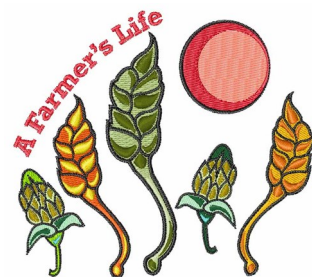

Name: Farmers Life Machine Embroidery Design

SKU: WD02-JLA002475A

Brand: Windmill Designs

Unique Colors: 13 (26 color Stops)

Unique Colors

	Color Name (Color Code)	Manufacturer - Type
	Super White (1001) [No Color Selected]	madeira - rayon
	Dusty Lilac (1263) [No Color Selected]	madeira - rayon
	Crocus (286)	Exquisite - Polyester 1000m