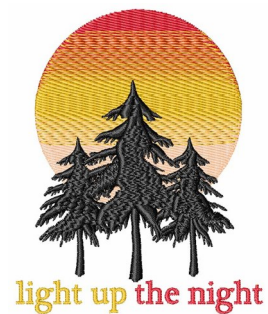

Name: The Night Machine Embroidery Design

SKU: WD02-JLA002472D

Brand: Windmill Designs

Unique Colors: 13 (6 color Stops)

Unique Colors

	Color Name (Color Code)	Manufacturer - Type
	Super White (1001) [No Color Selected]	madeira - rayon
	Dusty Lilac (1263) [No Color Selected]	madeira - rayon
	Crocus (286)	Exquisite - Polyester 1000m

Complete Color Sequence

#		Color Name (Color Code)	Manufacturer - Type
1		Super White (1001) [No Color Selected]	madeira - rayon
2		Super White (1001) [No Color Selected]	madeira - rayon
3		Crocus (286)	Exquisite - Polyester 1000m