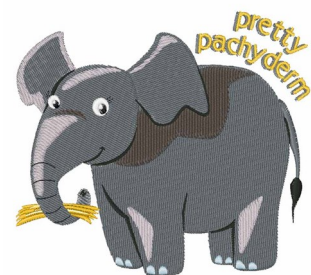

Name: Pretty Pachyderm Machine Embroidery Design

SKU: WD02-JLA002468D

Brand: Windmill Designs

Unique Colors: 13 (12 color Stops)

Unique Colors

	Color Name (Color Code)	Manufacturer - Type
	Super White (1001) [No Color Selected]	madeira - rayon
	Dusty Lilac (1263) [No Color Selected]	madeira - rayon
	Crocus (286)	Exquisite - Polyester 1000m