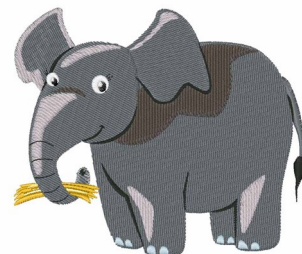

Name: Happy Elephant Machine Embroidery Design

SKU: WD02-JLA002468B

Brand: Windmill Designs

Unique Colors: 13 (10 color Stops)

Unique Colors

	Color Name (Color Code)	Manufacturer - Type
	Super White (1001) [No Color Selected]	madeira - rayon
	Dusty Lilac (1263) [No Color Selected]	madeira - rayon
	Crocus (286)	Exquisite - Polyester 1000m