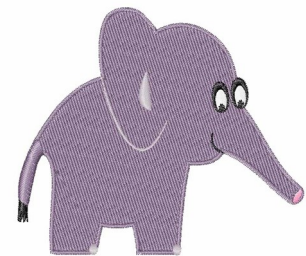

Name: Cute Elephant Machine Embroidery Design

SKU: WD02-JLA002467A

Brand: Windmill Designs

Unique Colors: 13 (5 color Stops)

Unique Colors

	Color Name (Color Code)	Manufacturer - Type
	Super White (1001) [No Color Selected]	madeira - rayon
	Dusty Lilac (1263) [No Color Selected]	madeira - rayon
	Crocus (286)	Exquisite - Polyester 1000m