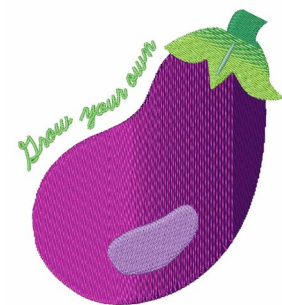

Name: Grow Your Own Machine Embroidery Design

SKU: WD02-JLA002466C

Brand: Windmill Designs

Unique Colors: 13 (7 color Stops)

Unique Colors

	Color Name (Color Code)	Manufacturer - Type
	Super White (1001) [No Color Selected]	madeira - rayon
	Dusty Lilac (1263) [No Color Selected]	madeira - rayon
	Crocus (286)	Exquisite - Polyester 1000m

Complete Color Sequence

#		Color Name (Color Code)	Manufacturer - Type
1		Super White (1001) [No Color Selected]	madeira - rayon
2		Super White (1001) [No Color Selected]	madeira - rayon
3		Crocus (286)	Exquisite - Polyester 1000m