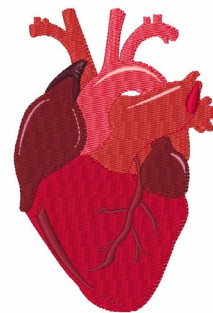

Name: Human Heart Machine Embroidery Design

SKU: WD02-JLA002463A

Brand: Windmill Designs

Unique Colors: 13 (8 color Stops)

Unique Colors

	Color Name (Color Code)	Manufacturer - Type
	Super White (1001) [No Color Selected]	madeira - rayon
	Dusty Lilac (1263) [No Color Selected]	madeira - rayon
	Crocus (286)	Exquisite - Polyester 1000m

Complete Color Sequence

#		Color Name (Color Code)	Manufacturer - Type
1		Super White (1001) [No Color Selected]	madeira - rayon
2		Super White (1001) [No Color Selected]	madeira - rayon
3		Crocus (286)	Exquisite - Polyester 1000m