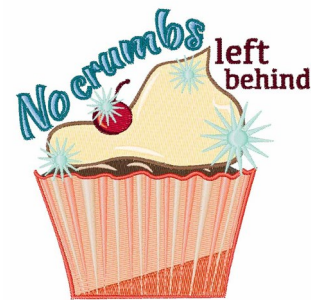

Name: No Crumbs Machine Embroidery Design

SKU: WD02-JLA002458D

Brand: Windmill Designs

Unique Colors: 13 (20 color Stops)

Unique Colors

	Color Name (Color Code)	Manufacturer - Type
	Super White (1001) [No Color Selected]	madeira - rayon
	Dusty Lilac (1263) [No Color Selected]	madeira - rayon
	Crocus (286)	Exquisite - Polyester 1000m