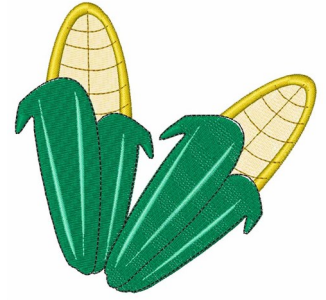

**Name:** Corn Ears

**SKU:** WD02-JLA002453A

**Brand:** Windmill Designs

**Unique Colors:** 13 (6 color Stops)

## Unique Colors

	<b>Color Name (Color Code)</b>	<b>Manufacturer - Type</b>
	Super White (1001) [No Color Selected]	madeira - rayon
	Dusty Lilac (1263) [No Color Selected]	madeira - rayon
	Crocus (286)	Exquisite - Polyester 1000m

# Complete Color Sequence

#		Color Name (Color Code)	Manufacturer - Type
1		Super White (1001) [No Color Selected]	madeira - rayon
2		Super White (1001) [No Color Selected]	madeira - rayon
3		Crocus (286)	Exquisite - Polyester 1000m