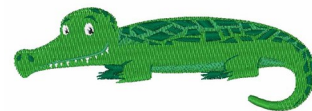

Name: Cute Crocodile Machine Embroidery Design

SKU: WD02-JLA002452B

Brand: Windmill Designs

Unique Colors: 13 (6 color Stops)

Unique Colors

	Color Name (Color Code)	Manufacturer - Type
	Super White (1001) [No Color Selected]	madeira - rayon
	Dusty Lilac (1263) [No Color Selected]	madeira - rayon
	Crocus (286)	Exquisite - Polyester 1000m

Complete Color Sequence

#		Color Name (Color Code)	Manufacturer - Type
1		Super White (1001) [No Color Selected]	madeira - rayon
2		Super White (1001) [No Color Selected]	madeira - rayon
3		Crocus (286)	Exquisite - Polyester 1000m