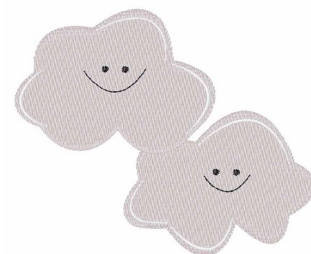

Name: Fluffy Clouds Machine Embroidery Design

SKU: WD02-JLA002449A

Brand: Windmill Designs

Unique Colors: 13 (3 color Stops)

Unique Colors

	Color Name (Color Code)	Manufacturer - Type
	Super White (1001) [No Color Selected]	madeira - rayon
	Dusty Lilac (1263) [No Color Selected]	madeira - rayon
	Crocus (286)	Exquisite - Polyester 1000m

Complete Color Sequence

#		Color Name (Color Code)	Manufacturer - Type
1		Super White (1001) [No Color Selected]	madeira - rayon
2		Super White (1001) [No Color Selected]	madeira - rayon
3		Crocus (286)	Exquisite - Polyester 1000m