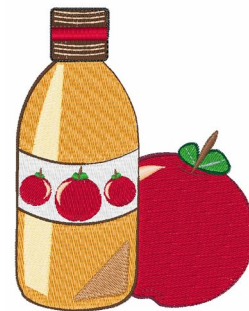

Name: Apple Cider Machine Embroidery Design

SKU: WD02-JLA002446B

Brand: Windmill Designs

Unique Colors: 13 (20 color Stops)

Unique Colors

	Color Name (Color Code)	Manufacturer - Type
	Super White (1001) [No Color Selected]	madeira - rayon
	Dusty Lilac (1263) [No Color Selected]	madeira - rayon
	Crocus (286)	Exquisite - Polyester 1000m

Complete Color Sequence

#		Color Name (Color Code)	Manufacturer - Type
1		Super White (1001) [No Color Selected]	madeira - rayon
2		Super White (1001) [No Color Selected]	madeira - rayon
3		Crocus (286)	Exquisite - Polyester 1000m