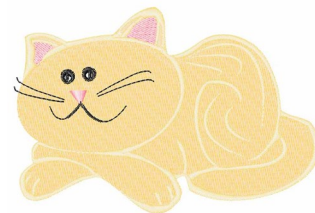

Name: Cute Cat Machine Embroidery Design

SKU: WD02-JLA002439A

Brand: Windmill Designs

Unique Colors: 13 (5 color Stops)

Unique Colors

	Color Name (Color Code)	Manufacturer - Type
	Super White (1001) [No Color Selected]	madeira - rayon
	Dusty Lilac (1263) [No Color Selected]	madeira - rayon
	Crocus (286)	Exquisite - Polyester 1000m

Complete Color Sequence

#		Color Name (Color Code)	Manufacturer - Type
1		Super White (1001) [No Color Selected]	madeira - rayon
2		Super White (1001) [No Color Selected]	madeira - rayon
3		Crocus (286)	Exquisite - Polyester 1000m