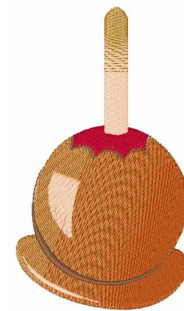

Name: Carmel Apple Machine Embroidery Design

SKU: WD02-JLA002437A

Brand: Windmill Designs

Unique Colors: 13 (6 color Stops)

Unique Colors

	Color Name (Color Code)	Manufacturer - Type
	Super White (1001) [No Color Selected]	madeira - rayon
	Dusty Lilac (1263) [No Color Selected]	madeira - rayon
	Crocus (286)	Exquisite - Polyester 1000m

Complete Color Sequence

#		Color Name (Color Code)	Manufacturer - Type
1		Super White (1001) [No Color Selected]	madeira - rayon
2		Super White (1001) [No Color Selected]	madeira - rayon
3		Crocus (286)	Exquisite - Polyester 1000m