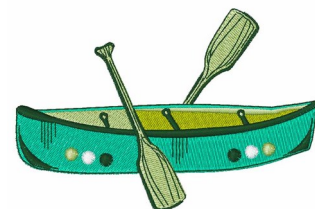

**Name:** Canoe Boat Machine Embroidery Design

**SKU:** WD02-JLA002436A

**Brand:** Windmill Designs

**Unique Colors:** 13 (6 color Stops)