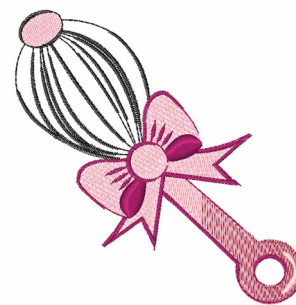

Name: Hand Whisk

SKU: WD02-JLA002431C

Brand: Windmill Designs

Unique Colors: 13 (5 color Stops)

Unique Colors

	Color Name (Color Code)	Manufacturer - Type
	Super White (1001) [No Color Selected]	madeira - rayon
	Dusty Lilac (1263) [No Color Selected]	madeira - rayon
	Crocus (286)	Exquisite - Polyester 1000m

Complete Color Sequence

#		Color Name (Color Code)	Manufacturer - Type
1		Super White (1001) [No Color Selected]	madeira - rayon
2		Super White (1001) [No Color Selected]	madeira - rayon
3		Crocus (286)	Exquisite - Polyester 1000m