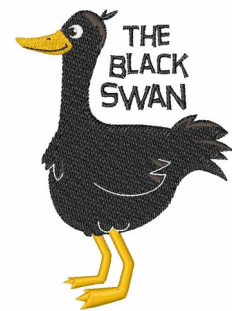

**Name:** The Black Swan Machine Embroidery Design

**SKU:** WD02-JLA002428D

**Brand:** Windmill Designs

**Unique Colors:** 13 (6 color Stops)