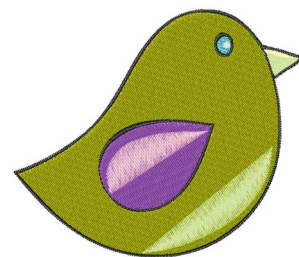

Name: Cute Bird Machine Embroidery Design

SKU: WD02-JLA002425B

Brand: Windmill Designs

Unique Colors: 13 (8 color Stops)

Unique Colors

	Color Name (Color Code)	Manufacturer - Type
	Super White (1001) [No Color Selected]	madeira - rayon
	Dusty Lilac (1263) [No Color Selected]	madeira - rayon
	Crocus (286)	Exquisite - Polyester 1000m

Complete Color Sequence

#		Color Name (Color Code)	Manufacturer - Type
1		Super White (1001) [No Color Selected]	madeira - rayon
2		Super White (1001) [No Color Selected]	madeira - rayon
3		Crocus (286)	Exquisite - Polyester 1000m