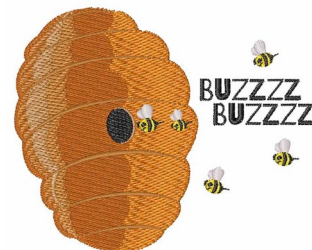

**Name:** Buzz Buzz Machine Embroidery Design

**SKU:** WD02-JLA002421C

**Brand:** Windmill Designs

**Unique Colors:** 13 (10 color Stops)