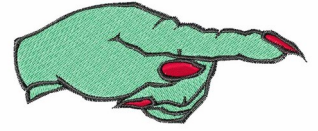

Name: Witch Hand

SKU: WD02-JLA002417A

Brand: Windmill Designs

Unique Colors: 13 (3 color Stops)

Unique Colors

	Color Name (Color Code)	Manufacturer - Type
	Super White (1001) [No Color Selected]	madeira - rayon
	Dusty Lilac (1263) [No Color Selected]	madeira - rayon
	Crocus (286)	Exquisite - Polyester 1000m

Complete Color Sequence

#		Color Name (Color Code)	Manufacturer - Type
1		Super White (1001) [No Color Selected]	madeira - rayon
2		Super White (1001) [No Color Selected]	madeira - rayon
3		Crocus (286)	Exquisite - Polyester 1000m